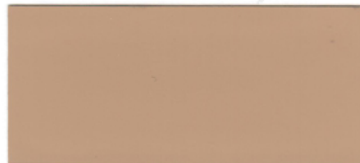

# KOLOUR KOAT CONCRETE COATINGS COLORING SYSTEM

\* LIGHT GRAY

\* SUN BUFF

\* MEDIUM GRAY

ARABIAN SAND

DARK GRAY

TAUPE

CHARCOAL

CANYON CLAY

OFF WHITE

BRICK RED

\* BUFF

TILE RED

**\*ALSO AVAILABLE IN WHITE & BLACK**  
\*AVAILABLE FOR WB EPOXY & URETHANE

**FOR**  
**ACRYLPACK-S &**  
**POLYREZ<sup>®</sup>**  
**COLOR PACKS**  
**WWW.SURFKOAT.COM**