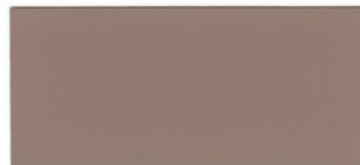

# KOLOUR KOAT CONCRETE COATINGS COLORING SYSTEM

\* LIGHT GRAY

\* SUN BUFF

\* MEDIUM GRAY

ARABIAN SAND

DARK GRAY

TAUPE

CHARCOAL

CANYON CLAY

OFF WHITE

BRICK RED

\* BUFF

TILE RED

**\*ALSO AVAILABLE IN WHITE & BLACK**  
\*AVAILABLE FOR WB EPOXY & URETHANE

**FOR**  
**ACRYLPACK-S &**  
**POLYREZ<sup>®</sup>**  
**COLOR PACKS**  
**WWW.SURFKOAT.COM**