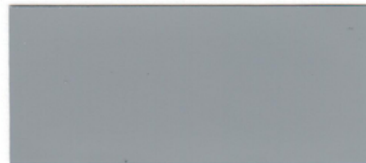

# KOLOUR KOAT CONCRETE COATINGS COLORING SYSTEM

\* LIGHT GRAY

\* SUN BUFF

\* MEDIUM GRAY

ARABIAN SAND

DARK GRAY

TAUPE

CHARCOAL

CANYON CLAY

OFF WHITE

BRICK RED

\* BUFF

TILE RED

**\*ALSO AVAILABLE IN WHITE & BLACK**  
\*AVAILABLE FOR WB EPOXY & URETHANE

**FOR**  
**ACRYLPACK-S &**  
**POLYREZ<sup>®</sup>**  
**COLOR PACKS**  
**WWW.SURFKOAT.COM**