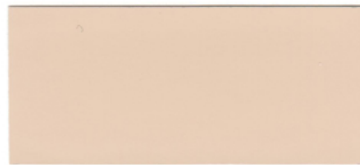

# KOLOUR KOAT CONCRETE COATINGS COLORING SYSTEM

\* LIGHT GRAY

\* SUN BUFF

\* MEDIUM GRAY

ARABIAN SAND

DARK GRAY

TAUPE

CHARCOAL

CANYON CLAY

OFF WHITE

BRICK RED

\* BUFF

TILE RED

**\*ALSO AVAILABLE IN WHITE & BLACK**  
\*AVAILABLE FOR WB EPOXY & URETHANE

**FOR**  
**ACRYLPACK-S &**  
**POLYREZ<sup>®</sup>**  
**COLOR PACKS**  
**WWW.SURFKOAT.COM**