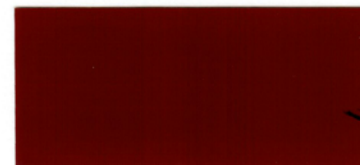

# KOLOUR KOAT CONCRETE COATINGS COLORING SYSTEM

\* LIGHT GRAY

\* SUN BUFF

\* MEDIUM GRAY

ARABIAN SAND

DARK GRAY

TAUPE

CHARCOAL

CANYON CLAY

OFF WHITE

BRICK RED

\* BUFF

TILE RED

**\*ALSO AVAILABLE IN WHITE & BLACK**  
\*AVAILABLE FOR WB EPOXY & URETHANE

**FOR**  
**ACRYLPACK-S &**  
**POLYREZ<sup>®</sup>**  
**COLOR PACKS**  
**WWW.SURFKOAT.COM**